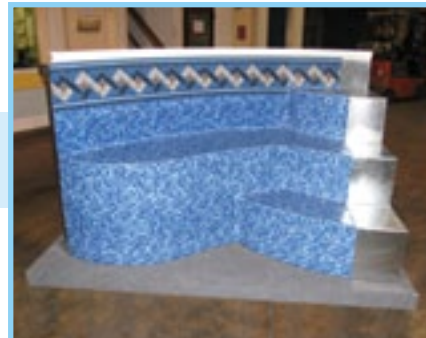

Vinyl Over Steel Steps