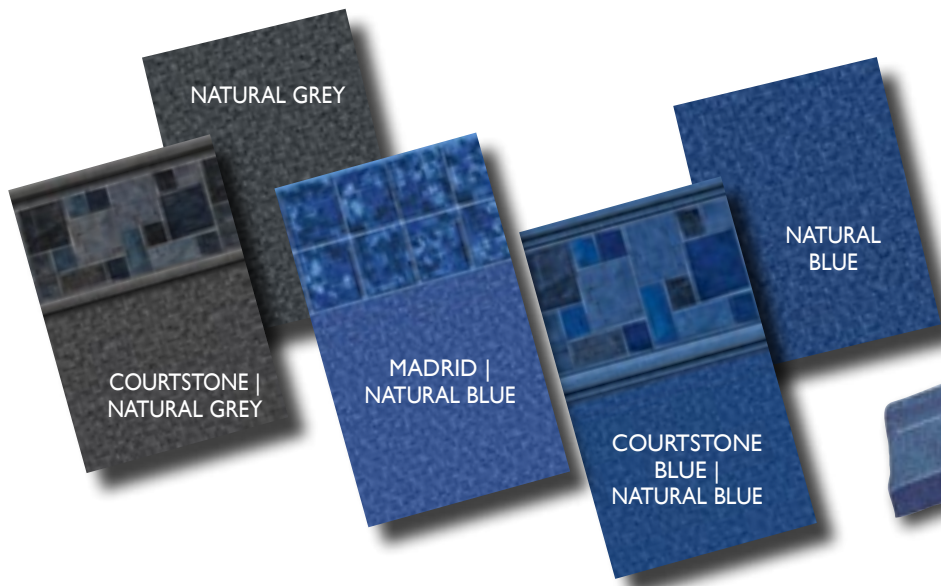

FOUR-TREAD
SIT 'N STEP

FRENCH CURVE

SUNLEDGE

Colour Coordinate your poolscape with our liners, steps, and spas.

GREY GRANITE SCALLOP SPA

GREY GRANITE FRENCH CURVED STEP
AVAILABLE FOR 42" AND 48" POOL WALL

BLUE GRANITE SPILL-OVER SPA

BLUE GRANITE CURVED ROMAN

COORDINATED COLOURS!

ALL STEPS AND SPAS ARE AVAILABLE IN:

Latham Pools offers a wide selection of steps, lounges, benches, and specialty steps available in white, blue granite, and grey granite. Create a unified backyard retreat by colour coordinating your entryway with your liner. Even the poolside spa is available to match.