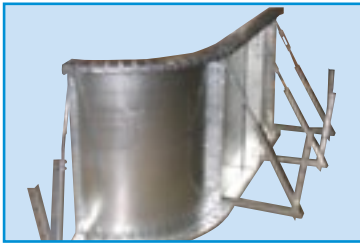

TAORMINA

- 14 X 28
- 14 X 30
- 16 X 32
- 16 X 34
- 18 X 36
- 20 X 40

Break ground on big fun.

THE LATHAM STEEL POOL SYSTEM

Comprised of four separate systems – the wall panels and braces, steps, liner and cover – the Latham Steel Pool System delivers maximum strength and durability for years of maintenance-free enjoyment. So relax knowing that your new Latham Pool is backed by a transferable Lifetime Warranty.

THE LATHAM STEEL WALL PANEL AND BRACE SYSTEM

LATHAM STEP

LATHAM VINYL LINER

LATHAM SAFETY COVER

- The Latham Steel Wall Panels and Braces combine the strength of the materials we use with the strength offered by the overall design. Your Latham Pool meets or exceeds The Association of Pool & Spa Professionals standards.
- Beautiful step options include molded thermoplastic or fiberglass in-wall steps, and our vinyl over steps or vinyl over open top steps.
- The Latham Vinyl Liner provides a soft, smooth surface – the healthiest pool surface in the industry. It is both beautiful and easy to maintain.
- Coverstar® automatic, mesh, or solid safety covers are custom-built to fit your pool perfectly and manufactured from best-in-class materials. Our covers offer the best protection available for your family and your pool investment!