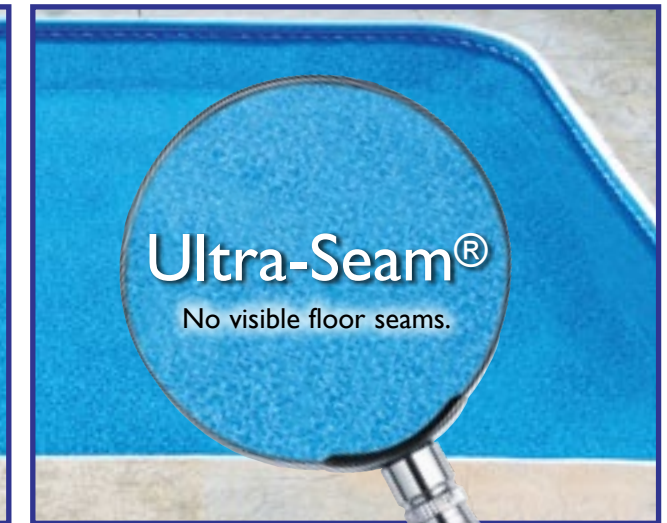

Standard pool liners present visible lines on the pool floor at the seams which ultimately detract from the beauty of the pool. Our innovative **ULTRA**SEAM technology elevates our liners to an entirely new category.