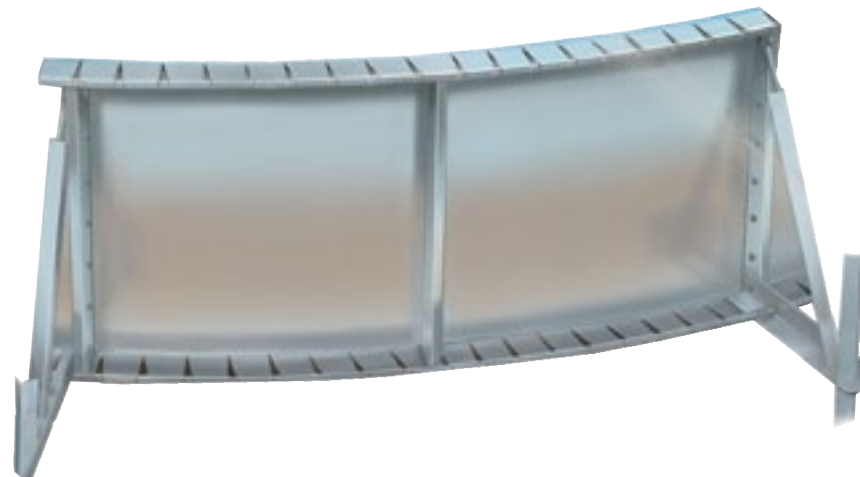

Latham Steel Wall Panels

Factory engineered, each Latham Steel Wall panel is made of corrosion-resistant steel and its strength is unparalleled. With a five-inch flange top and bottom, you won't find a stronger steel panel. In fact, we're so confident of that strength, we offer a one-time transferable, lifetime warranty of the pool wall structure.

Our Latham Steel Wall panels combine galvanized steel with innovative design to provide superior structural integrity. The galvanized steel braces around the entire pool provide solid support for pool walls.

When using a complete Latham Pool kit, it can take as much as 75% less time to install as compared to other pool construction technologies.