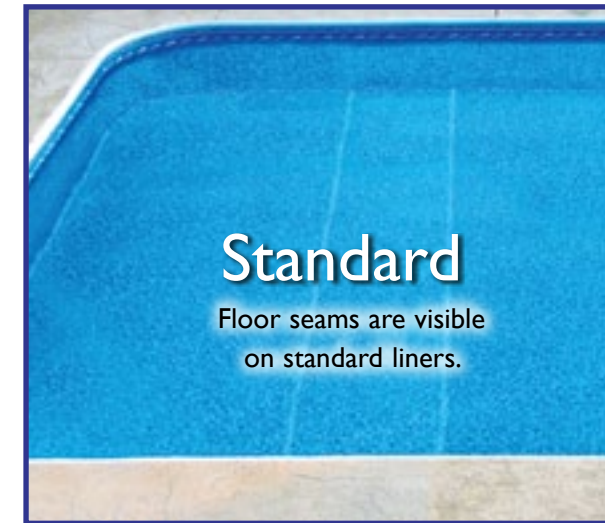

Vinyl Over Steel Steps

Vinyl Over Open Top Steel Steps

LAGOON POOL WITH A CUSTOMIZED COMBINATION OF STEPS AND BENCHES

Featuring

ULTRASEAM®

The strongest seams you'll NEVER see!

Standard on all Latham liners.

Standard pool liners present visible lines on the pool floor at the seams which ultimately detract from the beauty of the pool. Our innovative **ULTRA**SEAM technology elevates our liners to an entirely new category.