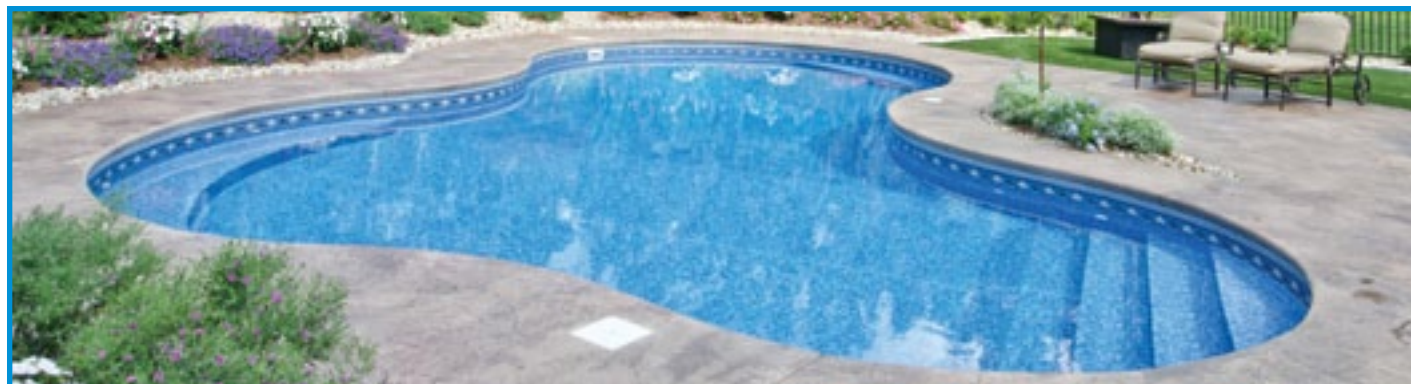

Vinyl Over Open Top Steel Steps

LAGOON POOL WITH A CUSTOMIZED COMBINATION OF STEPS AND BENCHES

Featuring

ULTRASEAM®

The strongest seams you'll NEVER see!

Standard on all Latham liners.