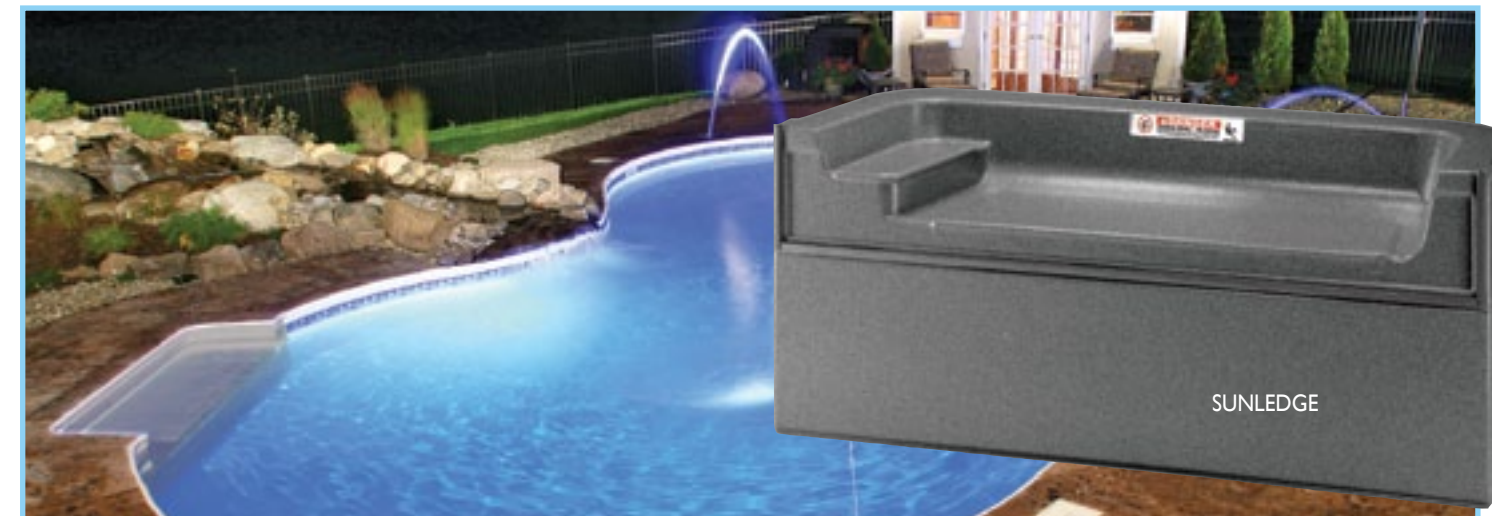

Choose the pool entrance specifically for you.

**ACRYLIC/FIBERGLASS
SPECIALTY STEPS • LOUNGES • BENCHES • SPAS**

Strong Step Options

THERMOPLASTIC STEPS

Our Thermoplastic steps have raised, non-slip tread pattern that allows for a safe and easy pool entry and exit. To view all of your entry options, ask your dealer for our latest step brochure.

SUNLEDGE