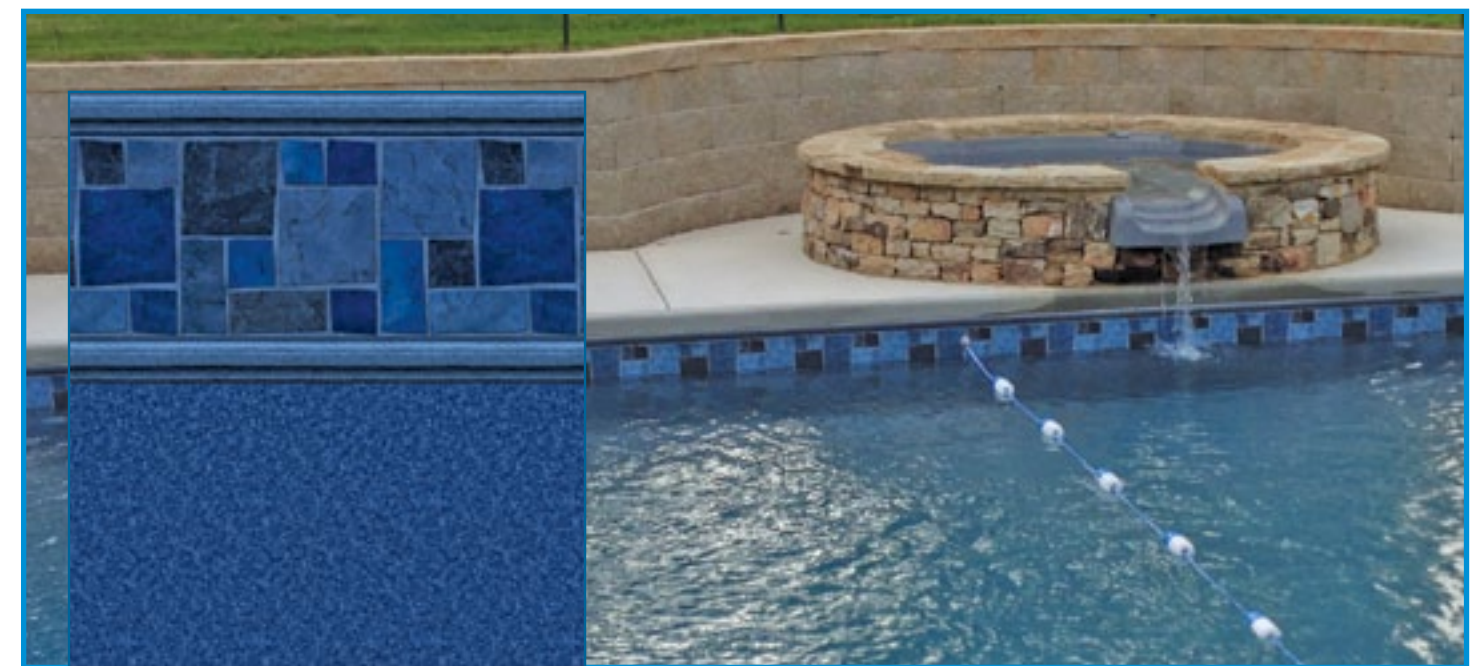

COURTSTONE BLUE | NATURAL BLUE

We make it strong. We make it easy.™
COVERSTAR®

AUTOMATIC COVERS

We make it strong.
We make it easy.

COVER YOUR POOL WITH
JUST THE FLIP OF A SWITCH

A backyard swimming pool is the ultimate source of family fun! But when it comes to children and pets, it is also the source of safety concerns. No parent can be watching over the pool every minute. No fence or alarm can prevent a child from getting access to an unsupervised pool. A Coverstar automatic safety pool cover can!