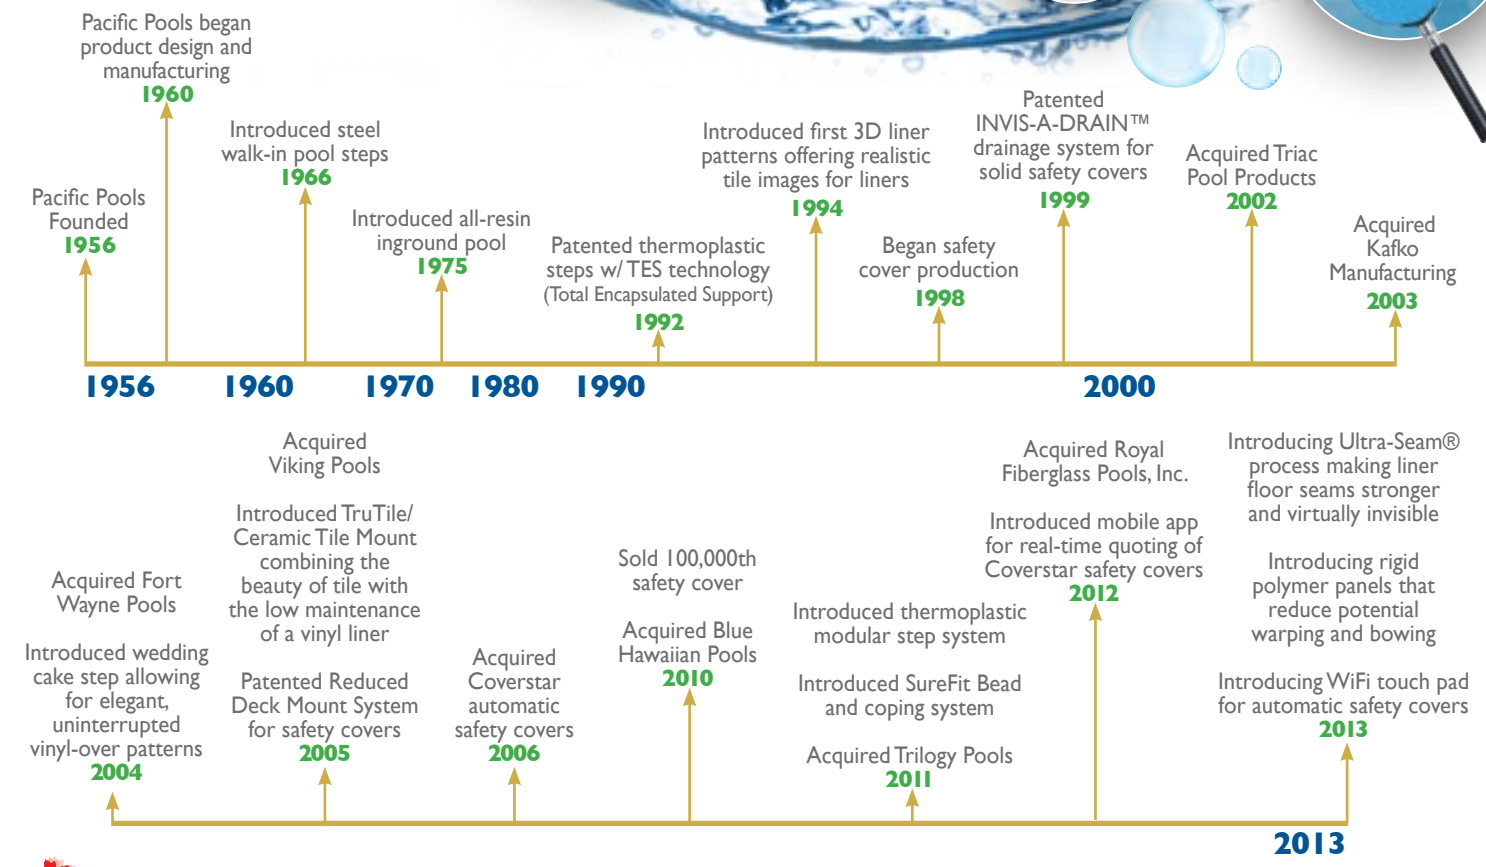

Andrew and Julie Stringer, Pool Owners

Our History: Behind the Company Behind Every Pool

Latham Pool Products has been behind every pool since 1956. The company was founded as Pacific Pools and has since become the largest manufacturer of inground residential swimming pools and components in North America with facilities throughout the U.S. and Canada.

Latham Pool Products offers the highest quality products backed by the best warranties in the industry. We continually bring new techniques and innovations to the manufacturing process.

Latham is 100% committed to your pool experience... Past, Present, and Future.

Here is a timeline of key events in our history:

Latham Pools puts a premium on safety.

IMPORTANT POOL SAFETY INFORMATION

A number of very important items that are essential for the safe use of your pool may not be visible in many of the photographs, either because of perspective or camera angle, or because they were removed for photographic purposes.